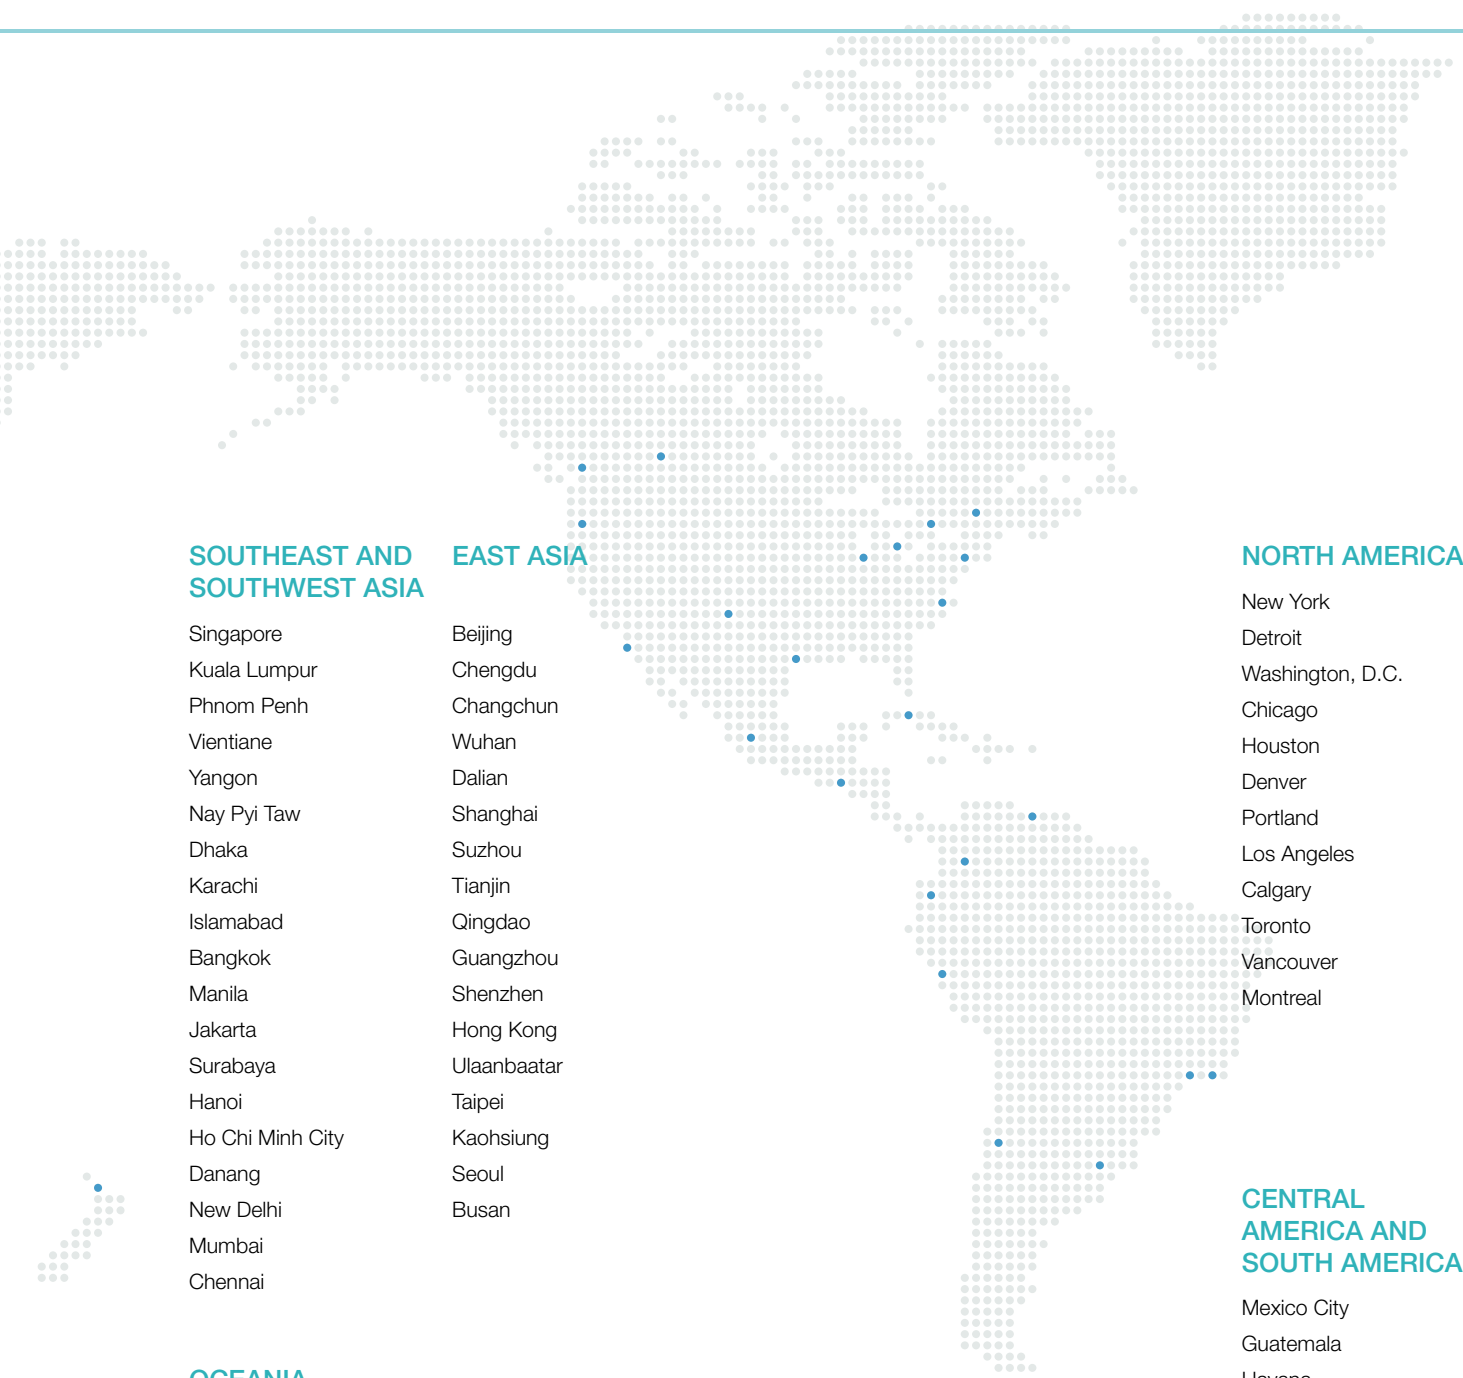

Global Network

(As of July 1, 2015)

EUROPE

- London
- Oslo
- Praha
- Warsaw
- Milan
- Madrid
- Dusseldorf
- Paris
- Brussels

AFRICA

- Algiers
- Casablanca
- Johannesburg
- Nairobi
- Dar es Salaam
- Luanda
- Antananarivo
- Accra
- Maputo

MIDDLE EAST

- Dubai
- Teheran
- Istanbul
- Ankara
- Alkhobar
- Riyadh
- Jeddah
- Abu Dhabi
- Muscat
- Baghdad
- Erbil
- Doha
- Kuwait
- Bahrain
- Sanaa
- Cairo
- Amman
- Damascus
- Tripoli

CIS

- Moscow
- Vladivostok
- St. Petersburg
- Kiev
- Almaty
- Astana
- Tashkent

SOUTHEAST AND SOUTHWEST ASIA

Singapore
Kuala Lumpur
Phnom Penh
Vientiane
Yangon
Nay Pyi Taw
Dhaka
Karachi
Islamabad
Bangkok
Manila
Jakarta
Surabaya
Hanoi
Ho Chi Minh City
Danang
New Delhi
Mumbai
Chennai

EAST ASIA

Beijing
Chengdu
Changchun
Wuhan
Dalian
Shanghai
Suzhou
Tianjin
Qingdao
Guangzhou
Shenzhen
Hong Kong
Ulaanbaatar
Taipei
Kaohsiung
Seoul
Busan

NORTH AMERICA

New York
Detroit
Washington, D.C.
Chicago
Houston
Denver
Portland
Los Angeles
Calgary
Toronto
Vancouver
Montreal